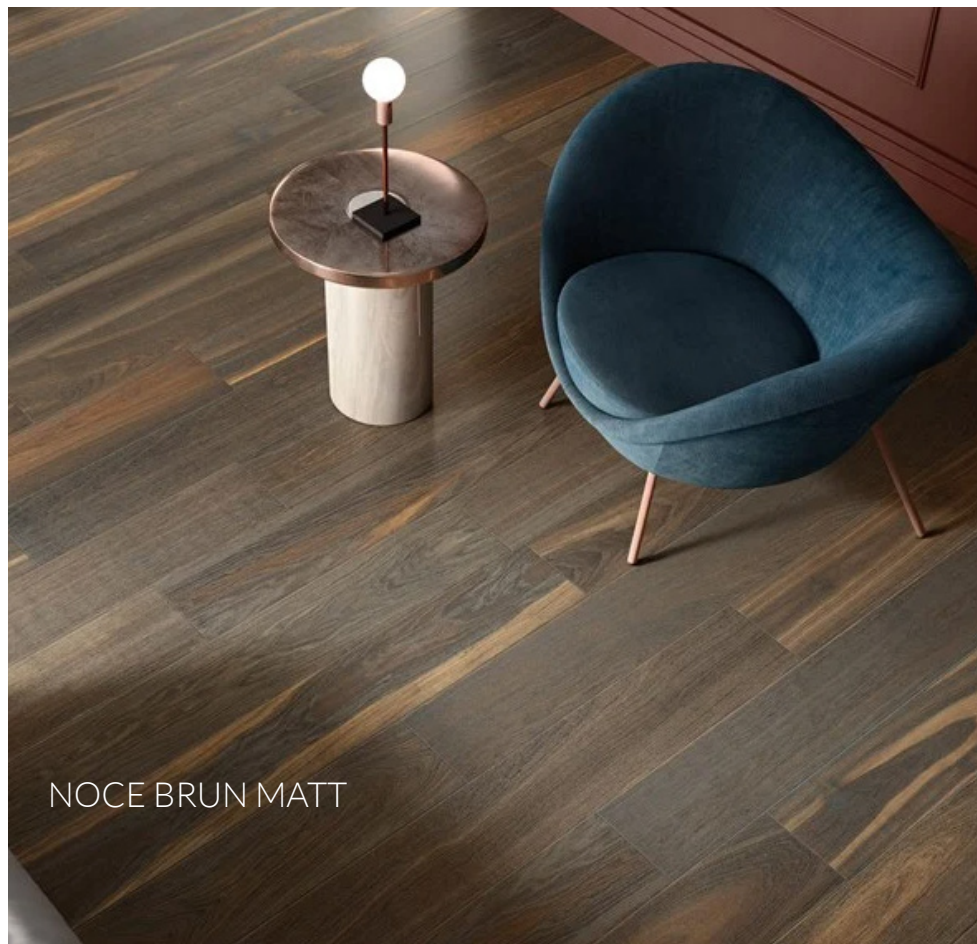

NOCE BRUN MATT