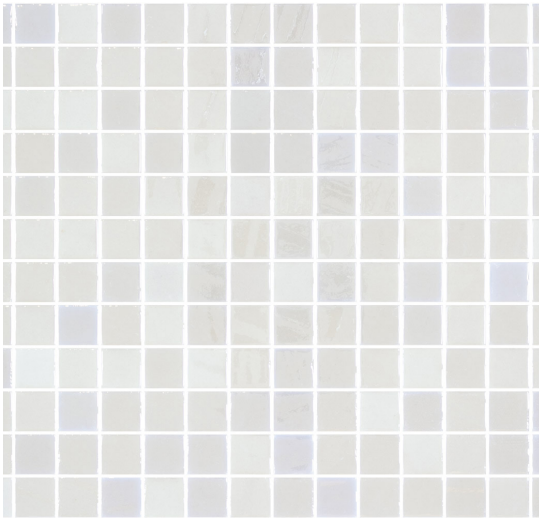

OPALO

GLASS
POOL RATED

BLANCO GLOSS - 310x467 (25mm)