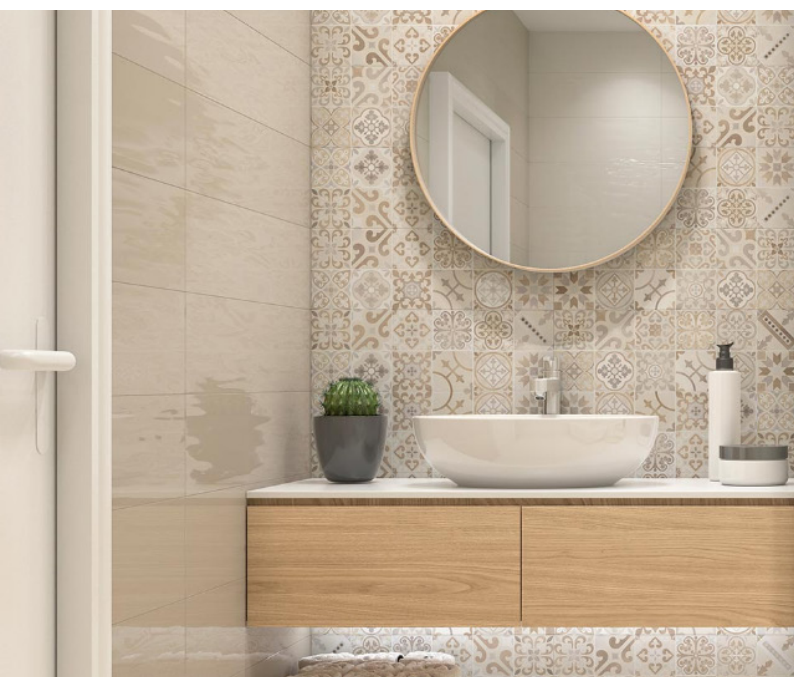

## GRISHA

WHITE GLOSS

**PORCELAIN  
WALL FEATURE**

**8 FACES- 200X600**

COLOURS	FINISH	FORMAT
1	MATT & POL	600X600

GRISHA WHITE