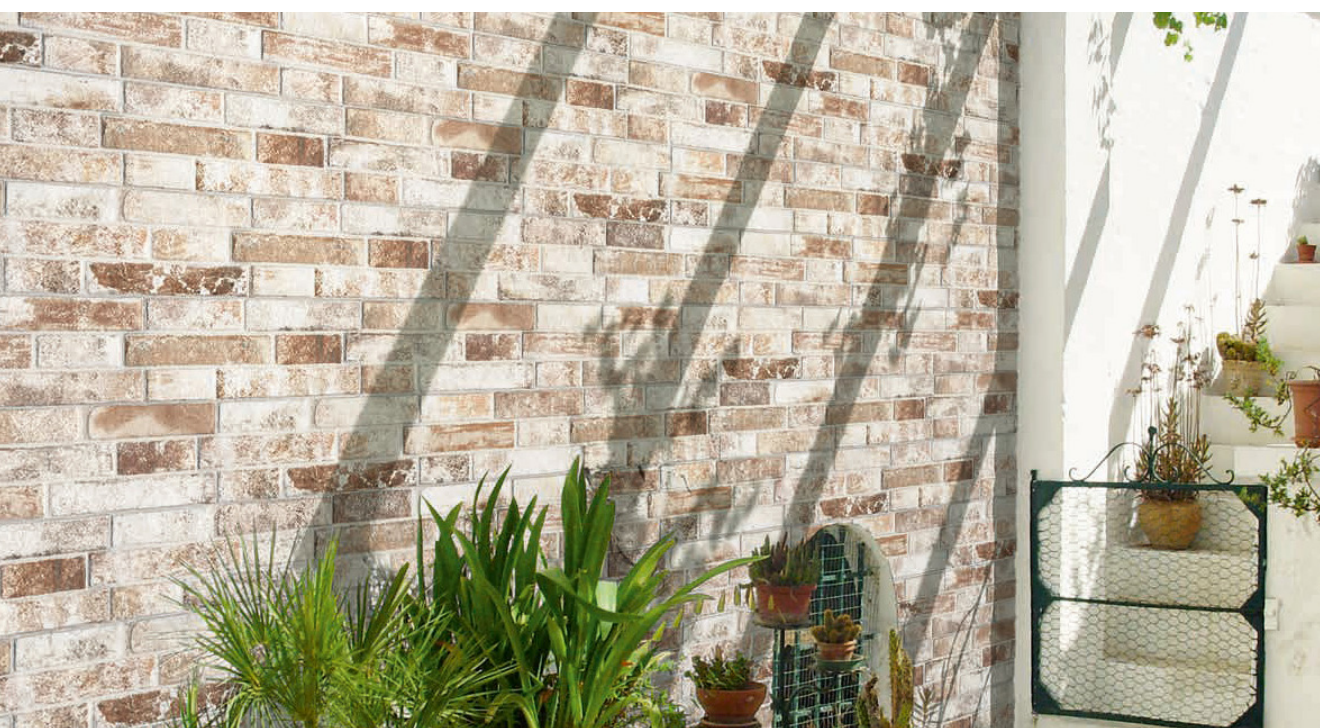

ARGILLE CIPRIA MATT 160X400