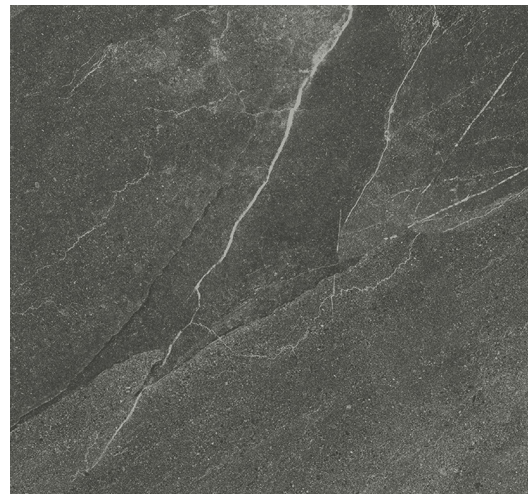

ASH MATT & EXT

RECT.

COLOURS

4

FINISH

MATT & EXT

FORMAT

300X600

600X600

600X1200

30 FACES - 600X600

**PORCELAIN
SLATE-LOOK**