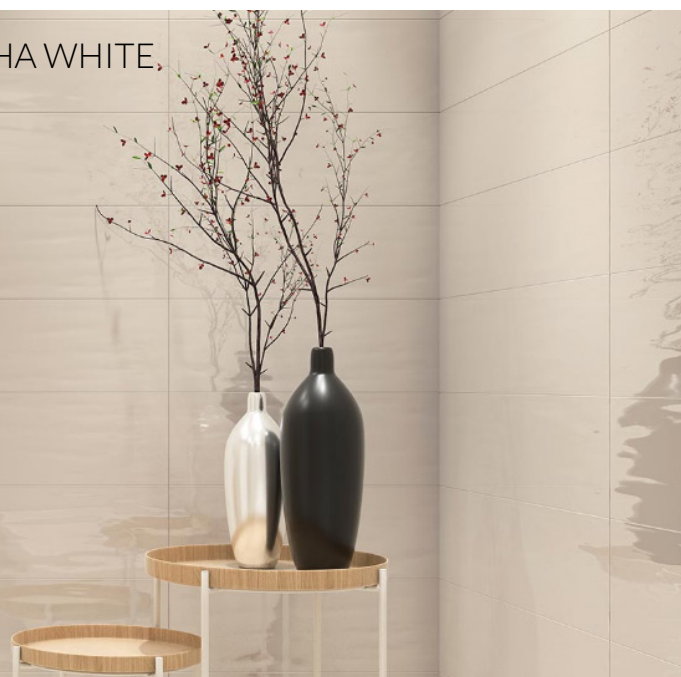

## GRISHA

WHITE GLOSS

**PORCELAIN  
WALL FEATURE**

**8 FACES- 200X600**

COLOURS	FINISH	FORMAT
1	MATT & POL	600X600

GRISHA WHITE