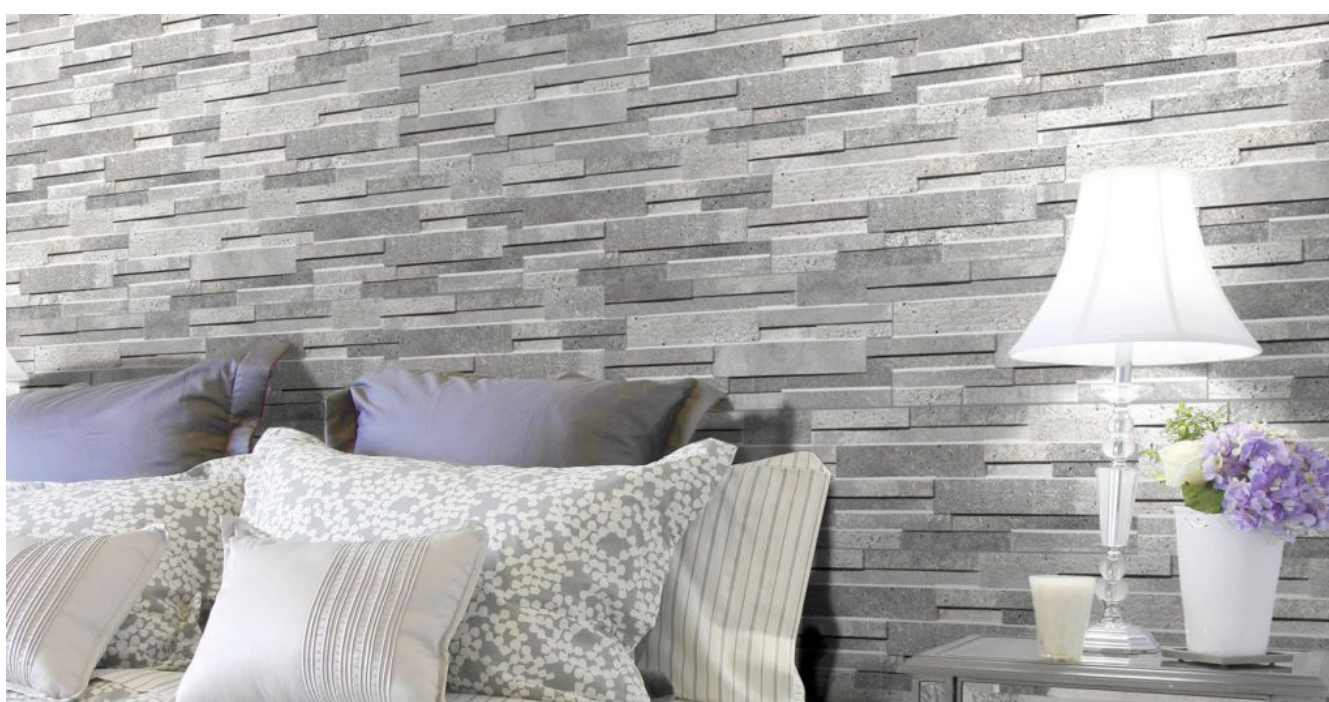

QUARZO STEEL MATT 160X400