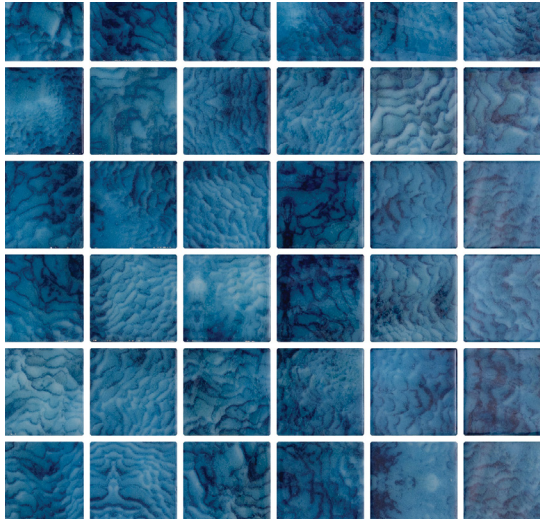

PENTA

GLASS POOL RATED

ARRECIFE BLUE GLOSS