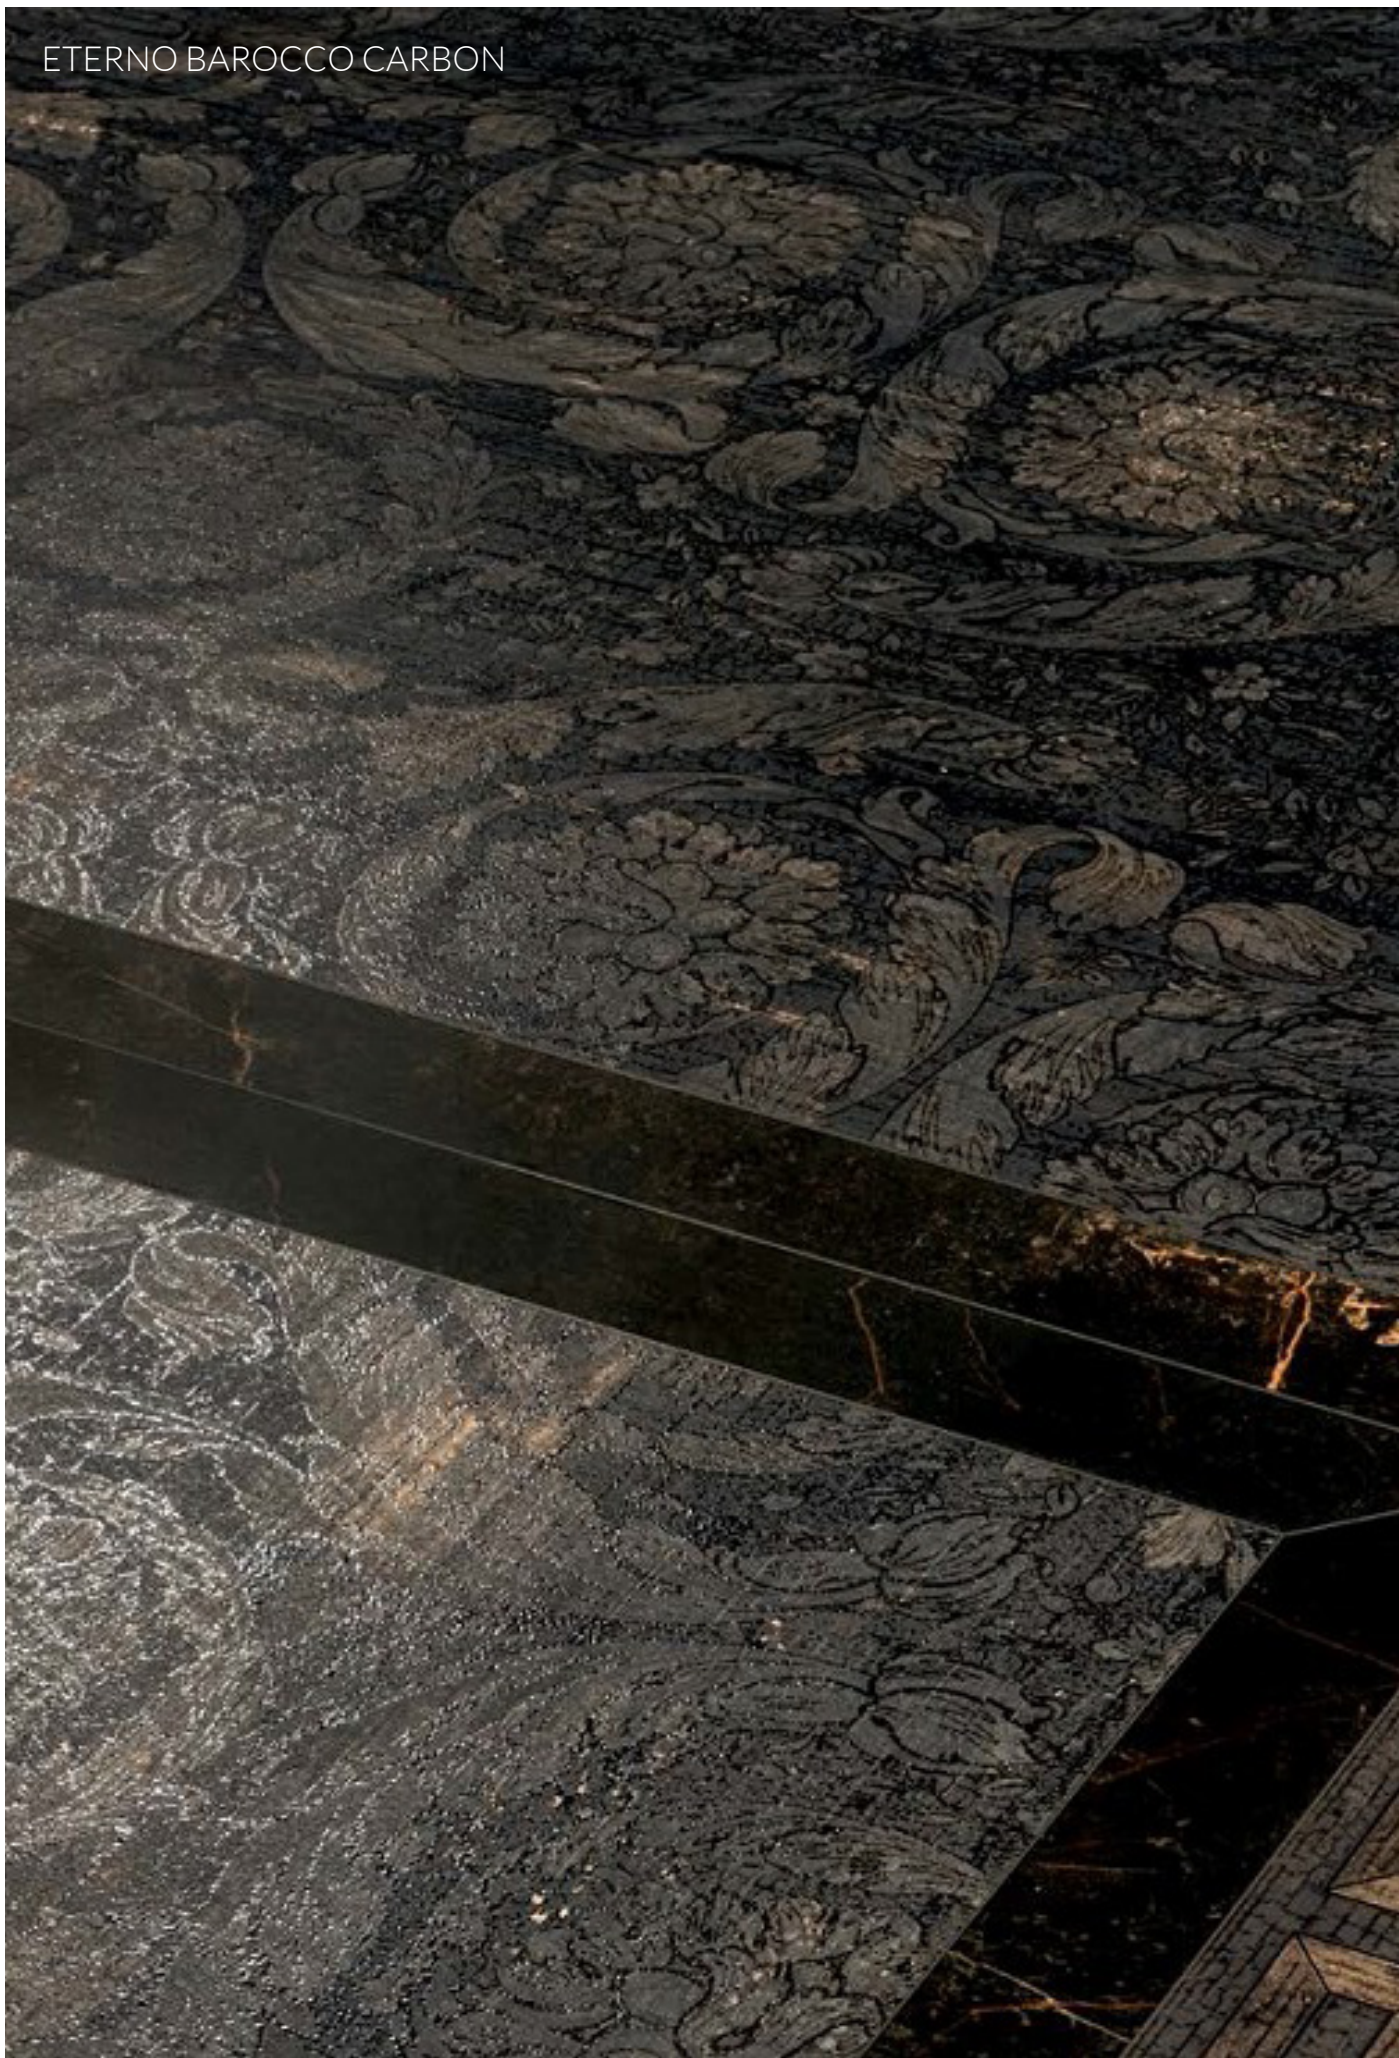

## ETERNO

BAROCCO CARBON MATT  
RECT.

22 FACES - 900X900

COLOURS	FINISH	FORMAT
1	MATT	800X800

PORCELAIN  
BAROQUE-ERA

ETERNO BAROCCO CARBON

0412 152 055

[sales@allceramicmarketing.com.au](mailto:sales@allceramicmarketing.com.au)