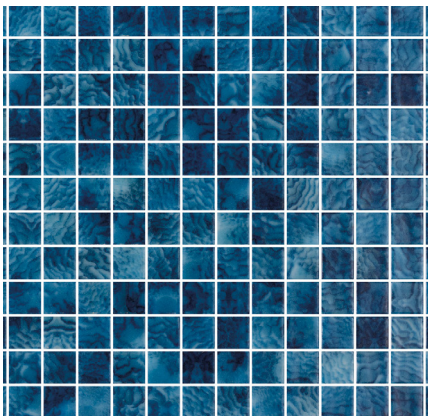

VANGUARD

GLASS POOL RATED

All ONIX 98% recycled glass mosaics series are made of molten glass. Molten glass characteristics may include irregular edges and small variations in size. These characteristics are inherent to the product and to the standard production. The small size and shape variations can affect the grout joint appearance and enhance the natural aspect of these products.

ARRECIFE BLUE - 310X467
(25MM)