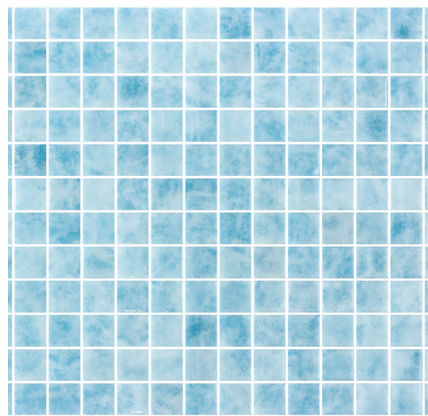

IOS BLUE - 310X467 (25MM)