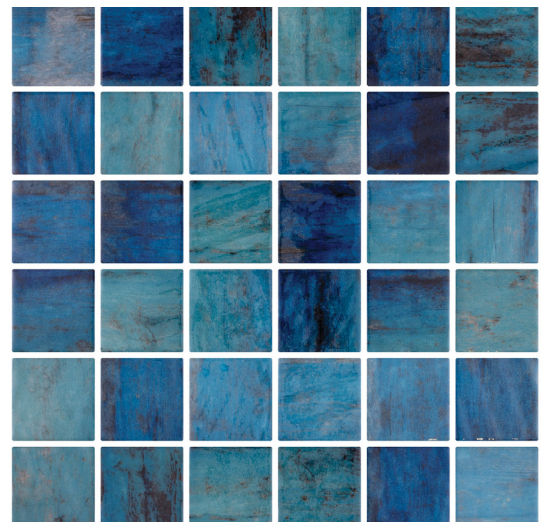

## GLASS POOL RATED

ARRECIFE BLUE GLOSS

BALI STONE MATT

NEW BASALT MATT

FOREST BLUE GLOSS