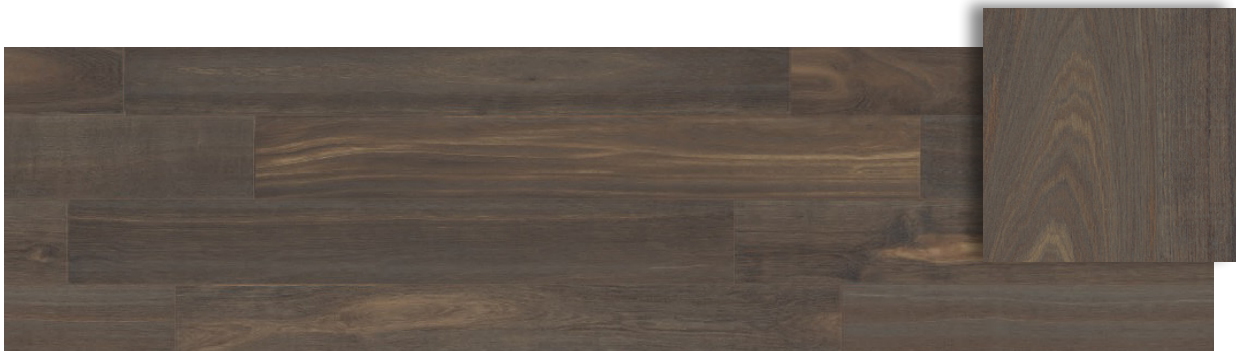

ALLURE

Allure is a project comprising natural wood-look surfaces that give environments a prestigious material elegance, for real luxury in the architectonic space.

NOCE BRUN MATT

RECT.

COLOURS	FINISH	FORMAT
1	MATT & EXT	200X1200

**PORCELAIN
TIMBER-LOOK**