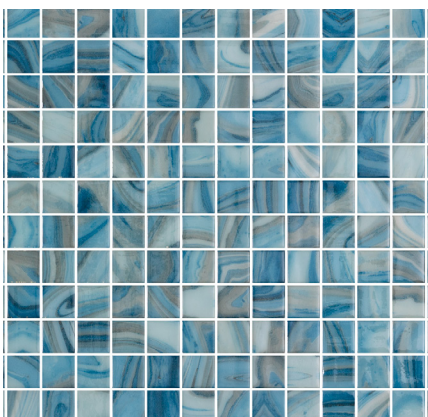

TOURMALINE BLEND -
310X467 (25MM)